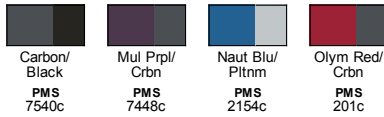

#### 4 Available Colors

BACK VIEW

SIDE VIEW